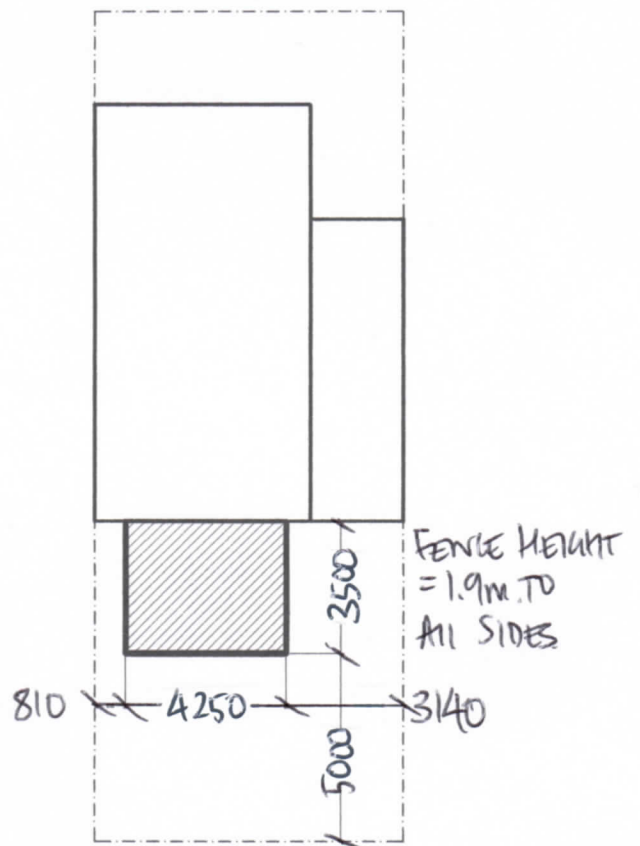

PC25500 Winfield
29 Ryedale Way,
South Shields,
NE34 8PH.

Scale @ 1:200

EXISTING

PROPOSED

SITE LAYOUT PLANS